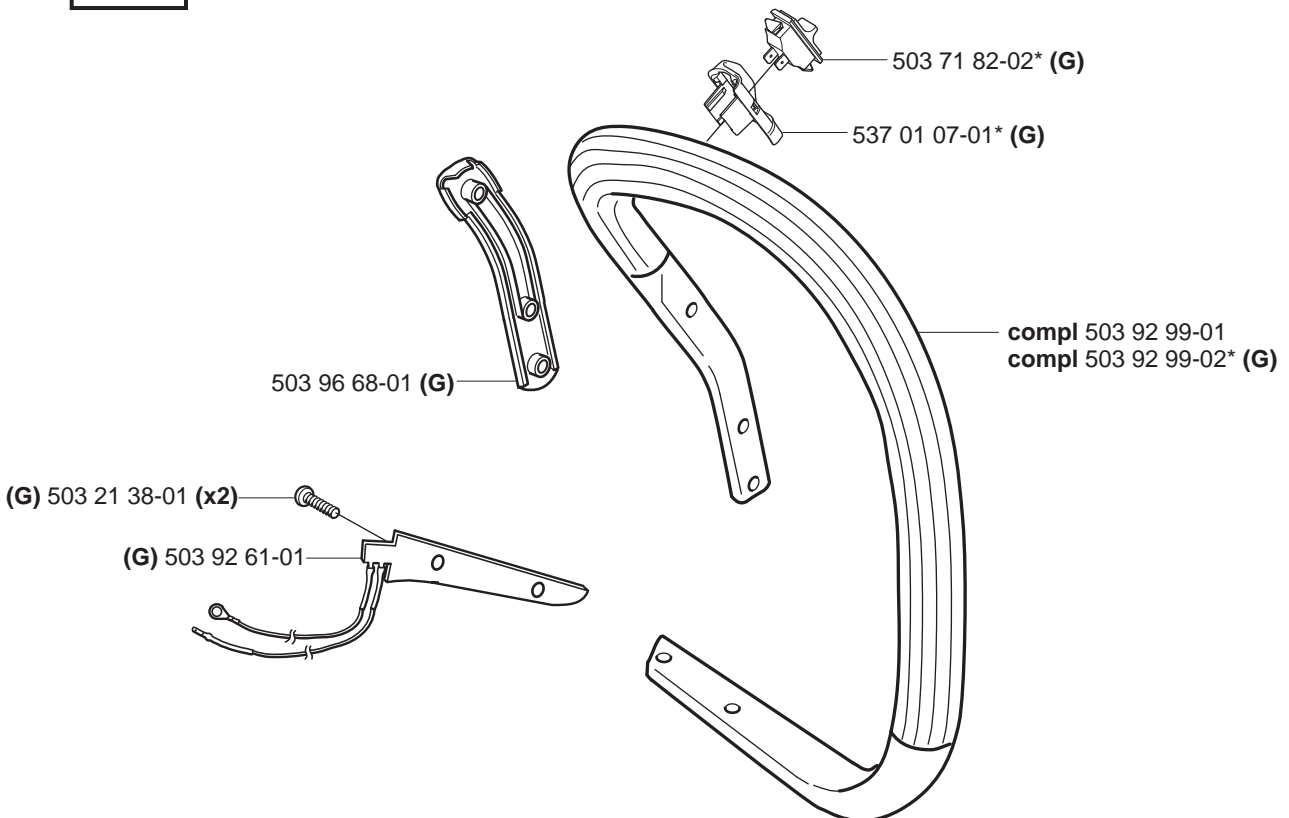

Q

Up to 043900001 (357XP)
Up to 043900001 (359)

Q

Up to 043800001 (357XP,359)
Up to 044800001 (357XPG,359G)